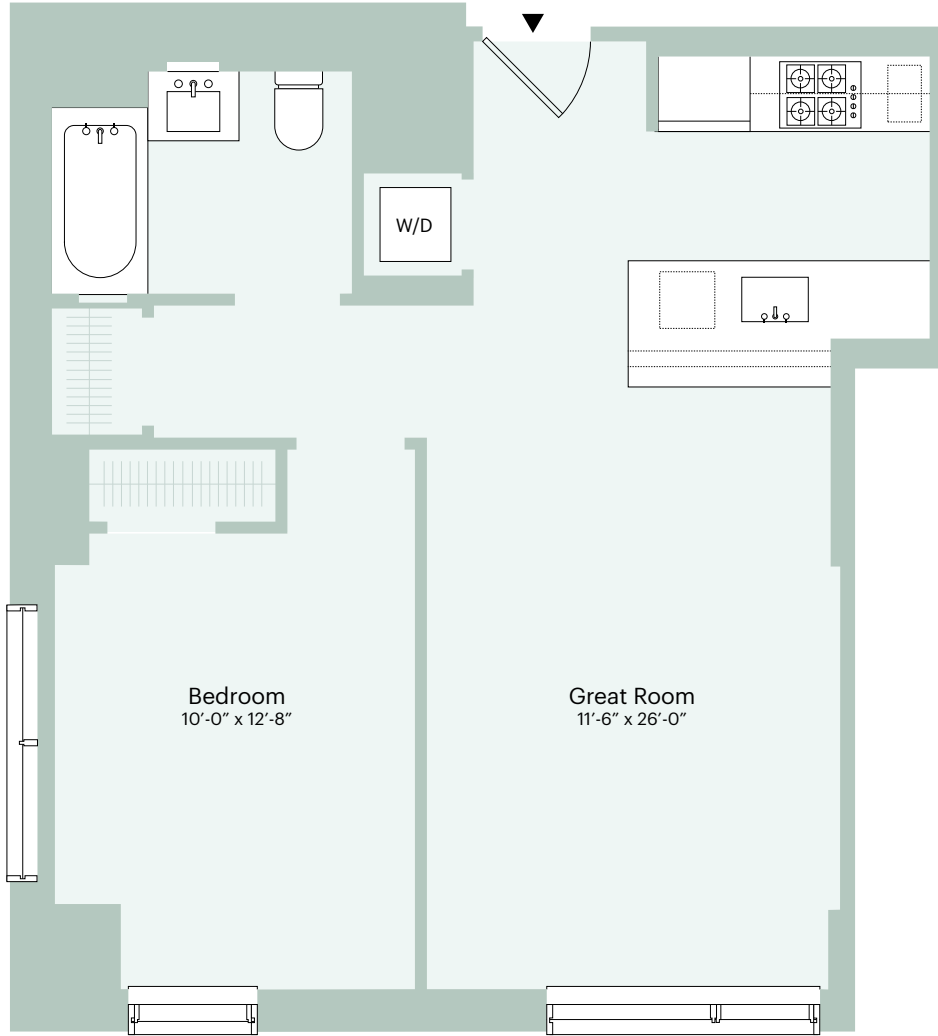

222 · E · Broadway

NEW YORK CITY · NY

Tower 7a

1 Bedroom 679 SF • 63 SQ M
1 Bathroom

This floor plan is based on construction drawings. All dimensions are approximate and depictions of column and shaft widths are approximate and subject to normal construction variances and tolerances. Dimensions are maximum overall subtract cut-outs. Minor inaccuracies in square footage and inaccuracies in layout and room dimensions as shown on this floor plan will not excuse a purchaser from completing the purchase of a unit without abatement in price or recourse against sponsor. Square footage exceeds the useable floor area. Sponsor reserves the right to make changes in accordance with the offering plan. Sponsor: 222 East Broadway Property Owner, LLC, Wells Fargo Center, 333 S.E. 2nd Avenue - Ste 2830, Miami, FL 33131. File no. CD21-0281. Equal Housing Opportunity. 