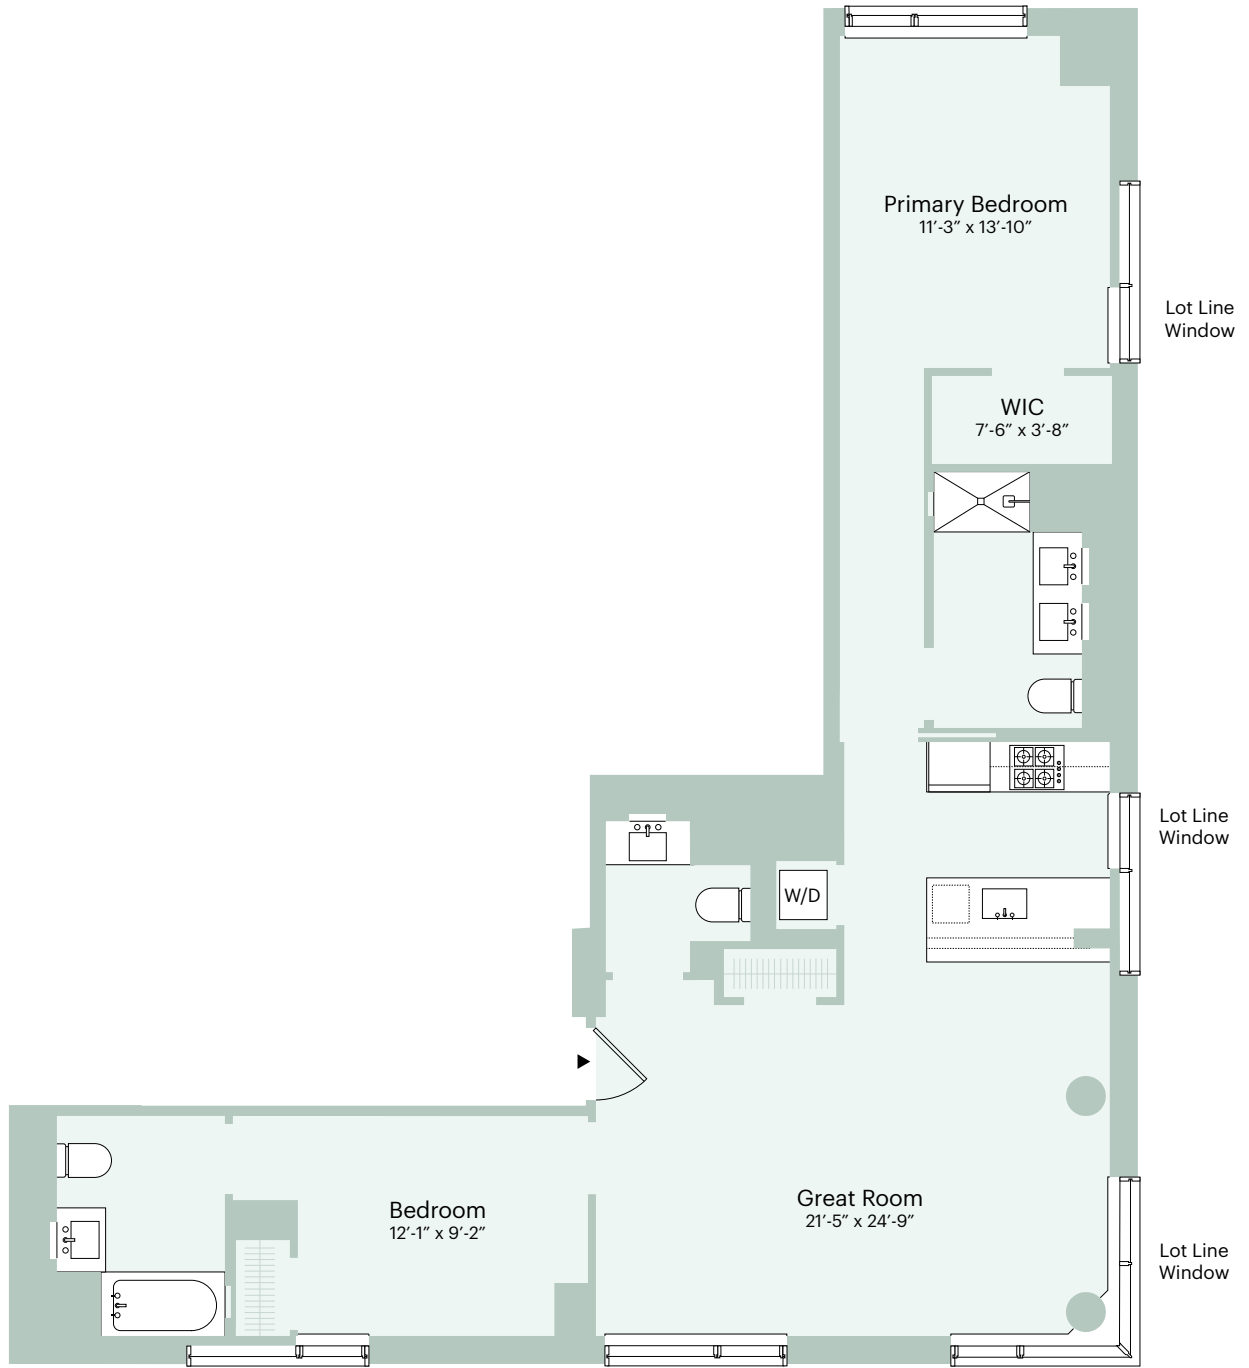

# 222 · E · Broadway

NEW YORK CITY · NY

## Tower 20α

2 Bedrooms      1,229 SF • 114 SQ M  
 2.5 Bathrooms

This floor plan is based on construction drawings. All dimensions are approximate and depictions of column and shaft widths are approximate and subject to normal construction variances and tolerances. Dimensions are maximum overall subtract cut-outs. Minor inaccuracies in square footage and inaccuracies in layout and room dimensions as shown on this floor plan will not excuse a purchaser from completing the purchase of a unit without abatement in price or recourse against sponsor. Square footage exceeds the useable floor area. Sponsor reserves the right to make changes in accordance with the offering plan. Sponsor: 222 East Broadway Property Owner, LLC, Wells Fargo Center, 333 S.E. 2nd Avenue - Ste 2830, Miami, FL 33131. File no. CD21-0281. Equal Housing Opportunity. 