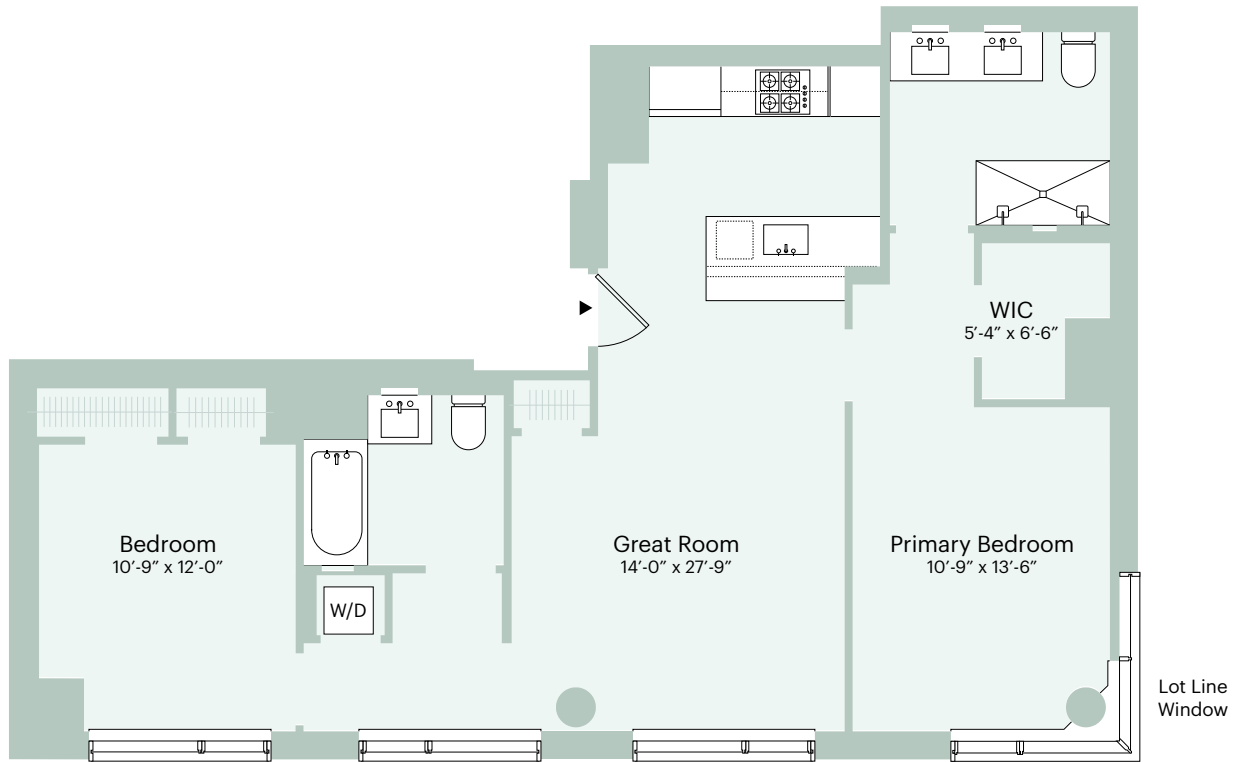

222 · E · Broadway

NEW YORK CITY · NY